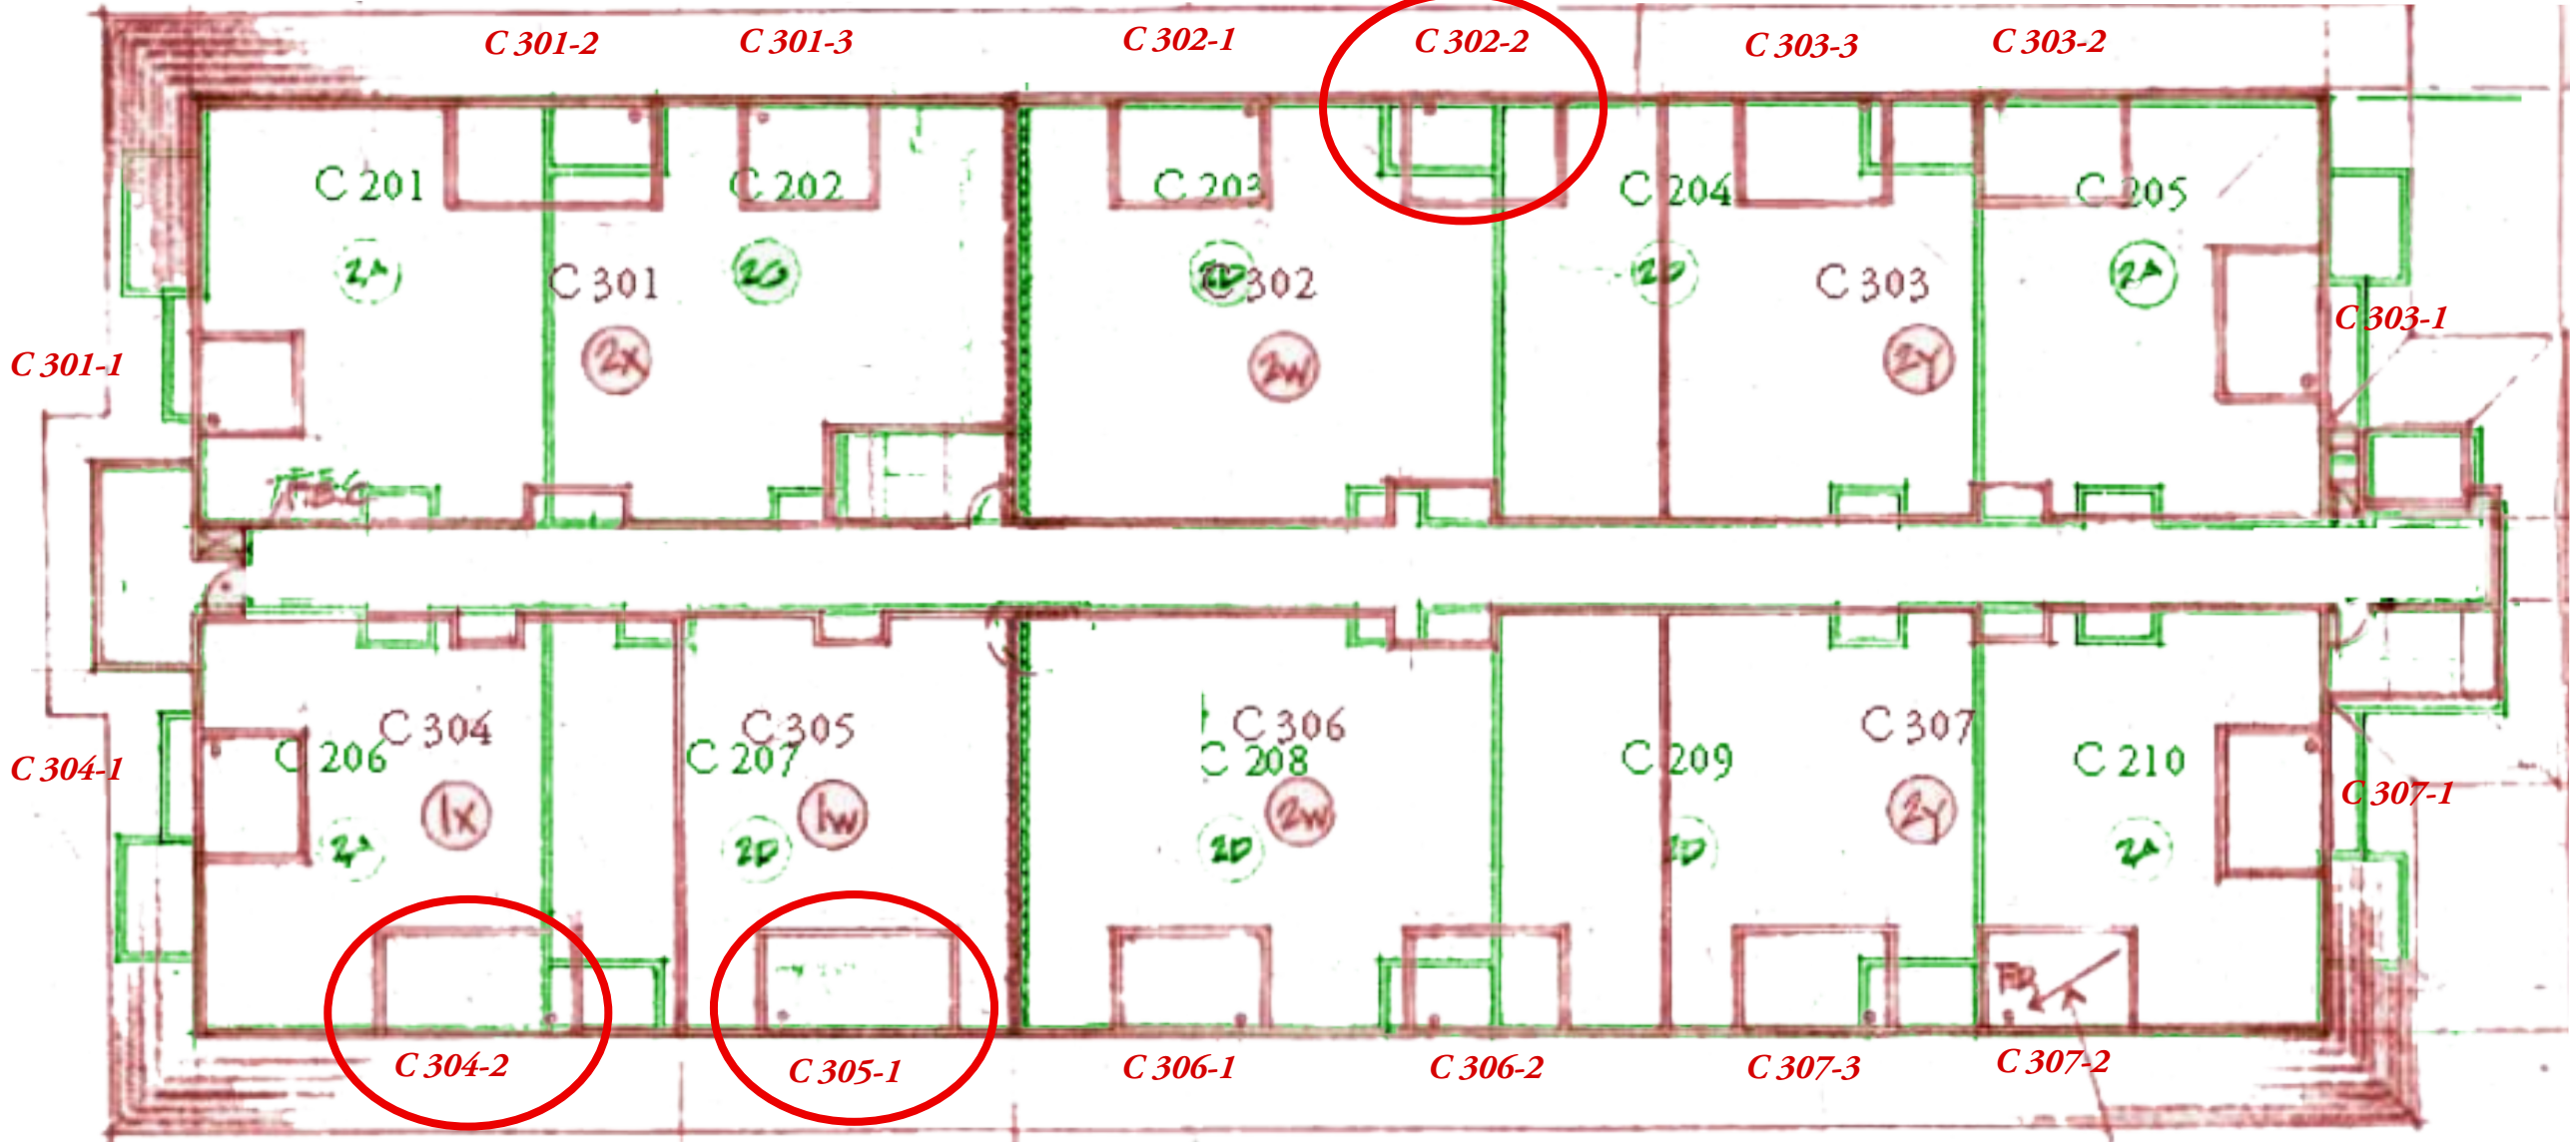

Bldg C

Drawing layer cake. Second floor green. Third floor, red, on top.

Top level red image @ 80% opaque, lower 100%.

This file designed to relate 3rd floor decks to second floor units. Dag

.psd files

= Decks scheduled for rebuild
August/September 2020

C 203 Alex & Vera Djordjevic

C 204 Christine & Dag Forssell

C 302 Linda Meier

C 304 Vacant. Tuula Berg, owner

C 305 Patti Yukawa

C 206 Jean Heaton

C 207 Nancy Fann